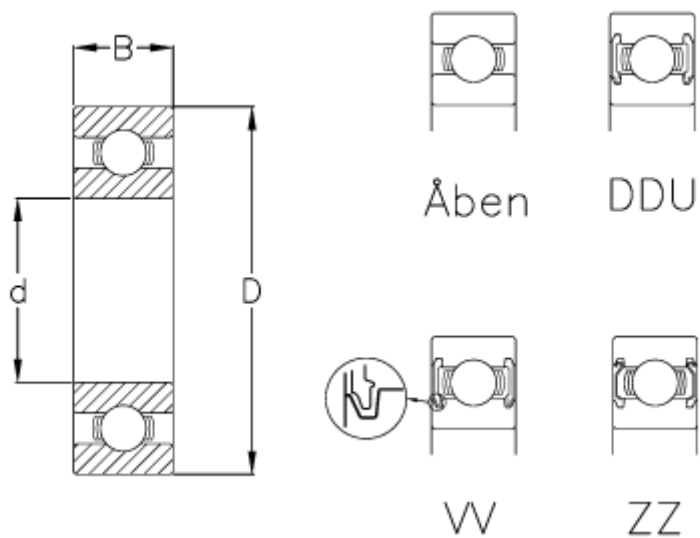

Data Sheet

Article number: 5701035014076
Description: NSK Bearing 6007 DDU CM-6
Note: 42

Measures

= 6007
 $B = 14$
 $d = 35$
 $D = 62$